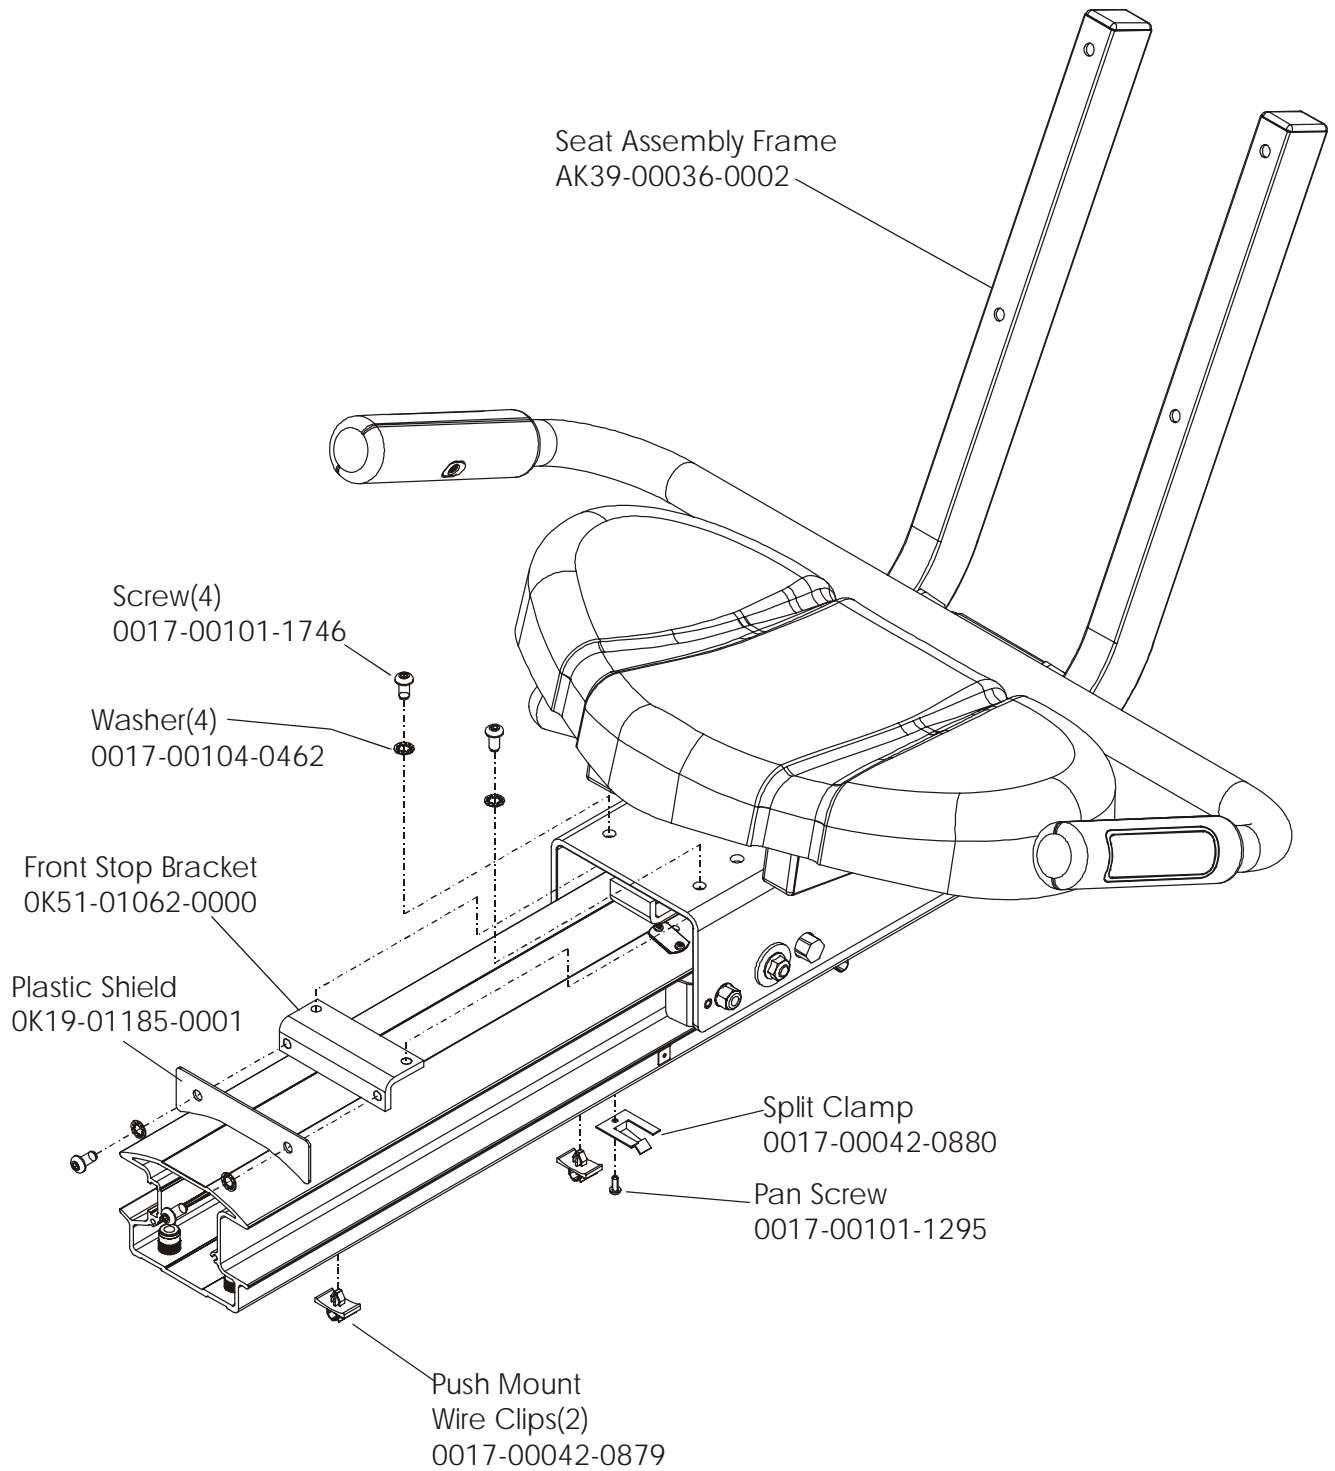

ARCTIC SILVER 95RWEZ
Seat Frame Assembly

95RWEZ-0100-01
S/N CZR100000 and UP

ARCTIC SILVER 95RWEZ
Seat Pads and Accessory Tray

95RWEZ-0100-01
S/N CZR100000 and UP

ARCTIC SILVER 95RWEZ
Extrusion Assy. – AK39-00027-0005